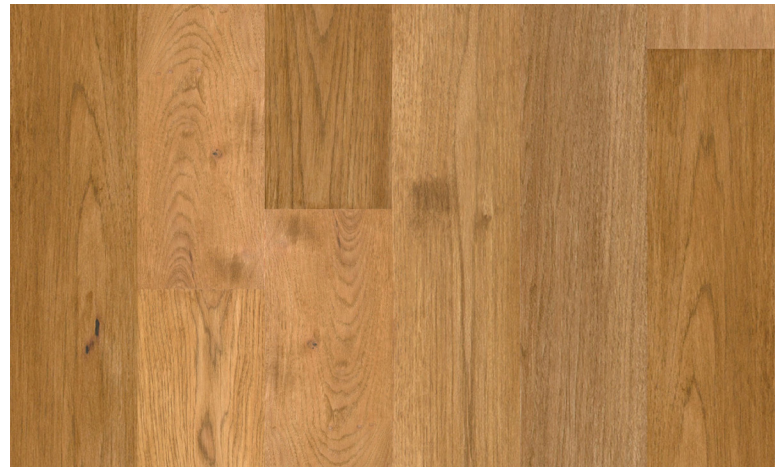

Latitudes 6.5

HARDWOOD | CARPET | LAMINATE | LUXURY VINYL

Engineered Multi-Ply Core - 1/2" Thick, American Hickory - Tongue & Groove

JHWO0309
Grey Cliffs

JHWO0310
Whiskey Point

JHWO0307
Prestige Cove

JHWD0312
Calcutta

Specifications:

Dimensions: 1/2" thick overall x 6.5" wide x 48" multiple lengths

Packaging: 22.4 sf/ctn, 66 ctn/plt, 1478 sf/plt

Finish: Low Gloss, Urethane Finish, Wire Brushed

Profile: 4-Sided Beveled-Edges

Installation: Tongue & Groove (Nail/Staple/Glue/Float)

Recommended Adhesive: Ironwood or Ridgeline by WF Taylor

Recommended Cleaner: FreshFloors by WF Taylor

Warranty: Lifetime Structural, 25yr Finish

Benefits:

Low gloss urethane finish minimizes the appearance of daily wear and tear.

Versatile Nail, Staple, Glue or Float installation.

Wire brushed visual creates the authentic natural wood feel.

Traditional and trending colors for any home.