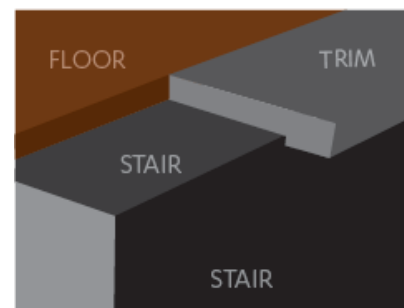

Flush visual on stair edge

## Benefits:

- Up to 50% less expensive than tread and riser.
- No unsightly overlap.
- Extendable to any length with preserved Tongue & Groove.
- Made from actual flooring planks means there is coordinated color to the installed flooring.
- Latitudes & Villa Collections stocked in Kent, WA. Misty Mountain and Sawtooth Ridge available by special order with certain minimums.
- Latitudes: 82" per piece | Villa: 48" per piece