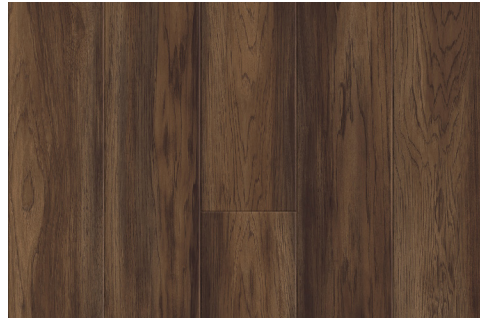

# AMBIANCE

ABA LSPC 10 MM, 20 MIL

**Maestro** | WIRC0601

**Bacchus** | WIRC0602

**Orion** | WIRC0603

**Pedestal** | WIRC0604

**Virtuoso** | WIRC0605

**Spectrum** | WIRC0606

**Provost** | WIRC0607

**Thaddeus** | WIRC0608

## SPECIFICATIONS

Construction	LSPC Hybrid Luxury Vinyl, ABA Foam Rigid Core
Classification	ASTM F3261, Class I, Type B, Grade 1, Class B
Dimensions	7.125" Wide x 60" Long, 181 mm x 1524 mm
Overall Thickness	10 mm (includes 2 mm IXPE pad)
Wear Layer	20 mil
Finish Coat	Low Gloss, Polyurethane + Antimicrobial & Anti-Scratch Coating
Texture	Embossed
Edge Profile	4-Sided Painted Bevel
Packaging	23.75 sf/carton - 40 carton/pallet - 950 sf/pallet
Installation	Angle / Angle
Warranty	30 Yr Residential, 10 Yr Light Commercial, 10 Yr Multi-Family