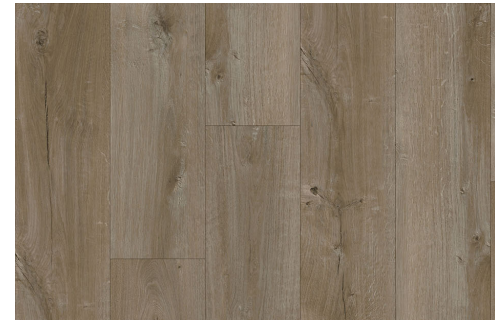

# AMBIANCE

ABA LSPC 10 MM, 20 MIL

**Maestro** | WIRC0601

**Bacchus** | WIRC0602

**Orion** | WIRC0603

**Pedestal** | WIRC0604

**Virtuoso** | WIRC0605

**Spectrum** | WIRC0606

## SPECIFICATIONS

Construction	LSPC Hybrid Luxury Vinyl, ABA Foam Rigid Core
Classification	ASTM F3261, Class I, Type B, Grade 1, Class B
Dimensions	7.125" Wide x 60" Long, 181 mm x 1524 mm
Overall Thickness	10 mm (includes 2 mm IXPE pad)
Wear Layer	20 mil
Finish Coat	Low Gloss, Polyurethane + Antimicrobial & Anti-Scratch Coating
Texture	Embossed
Edge Profile	4-Sided Painted Bevel
Packaging	23.75 sf/carton - 40 carton/pallet - 950 sf/pallet
Installation	Angle / Angle
Warranty	30 Yr Residential, 10 Yr Light Commercial, 10 Yr Multi-Family